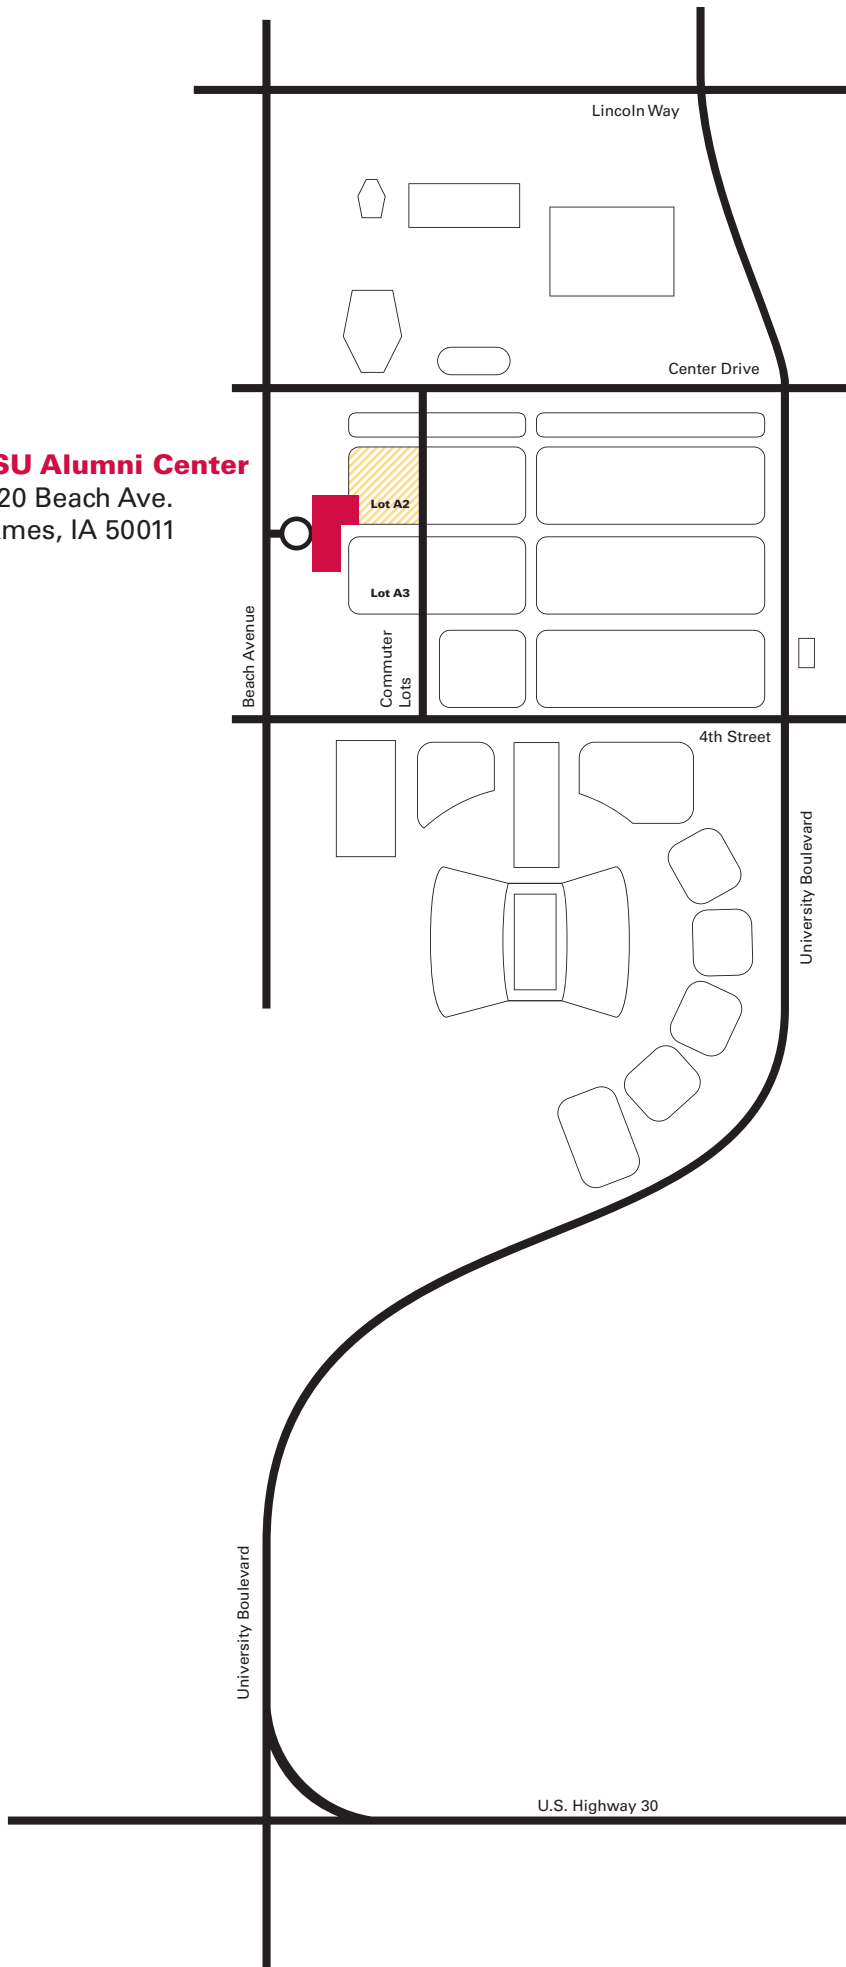

ISU Alumni Center
420 Beach Ave.
Ames, IA 50011

Parking:

Parking is available in the Iowa State Center parking lot east of the ISU Alumni Center in Lot A2. If events are being held at the Iowa State Center (Hilton Coliseum, Scheman Building, Stephens Auditorium, Fisher Theater, Jack Trice Stadium, and/or other entities occupying the parking lot for events), parking will be available on a first-come basis.

Parking will not be available on football gamedays.

Handicap-accessible parking spots are available on both the east and west sides of the ISU Alumni Center.

Directions from Highway 30:

- 1) Take the University Blvd, Exit 146
- 2) Turn right onto University Blvd
- 3) Turn left onto 4th Street
(third set of stoplights)
- 4) Turn right into the commuter parking lot
- 5) Park in lot A2
- 6) Welcome to the Alumni Center